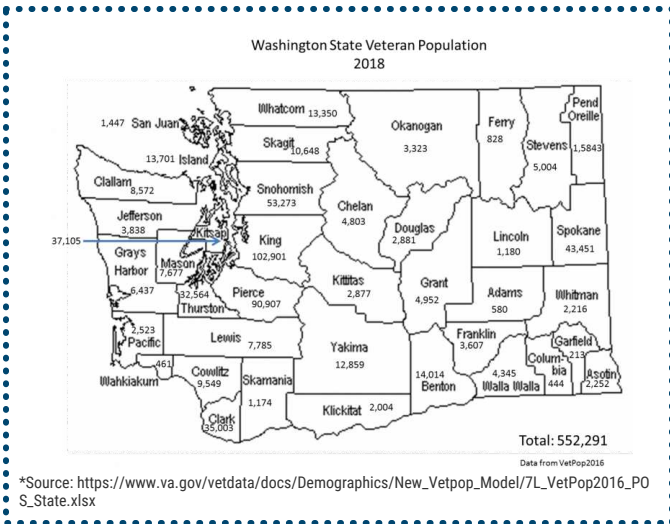

ALMOST EVERYTHING YOU NEED TO KNOW

About Veterans in Washington State

2018 Total Veteran Population: 552,291

% of Veterans Receiving VA Disability Compensation or Pension Benefits - 2017

*Source: https://www.va.gov/vetdata/docs/Demographics/New_Vetpop_Model/7L_VetPop2016_PO_S_State.xlsx

Source: Department of Veterans Affairs, Office of Data Governance and Analytics, United States Veterans Eligibility Trends & Statistics (USVETS) 2017

Veteran Population by Era - 2018

Wartime Veterans: 441,564 Peacetime Veterans: 110,727 WWII: 12,663 Korean Conflict (KC): 31,278
Vietnam Era (VNE): 190,033 Gulf War Era (GWE): 225,525

Source: 2016 Department of Defense Office of the Actuary

Top 10 Counties with the Highest Concentration of Homeless Veterans 2018

TOTAL HOMELESS VETERANS: 1,636

1. King - 921
2. Pierce - 140
3. Spokane - 96
4. Kitsap - 58
5. Whatcom - 53
6. Snohomish - 52
7. Thurston - 39
8. Yakima - 39
9. Clark - 37
10. Clallam - 28

Source: 2018 HUD Point in Time Count

"Serving Those Who Served"
1-800-562-2308
www.dva.wa.gov

Top 10 Counties with Largest Veteran Population - 2018

1. King: 102,901
2. Pierce: 90,907
3. Snohomish: 53,273
4. Spokane: 43,451
5. Kitsap: 37,105
6. Clark: 35,003
7. Thurston: 32,564
8. Benton: 14,014
9. Island: 13,701
10. Whatcom: 13,350