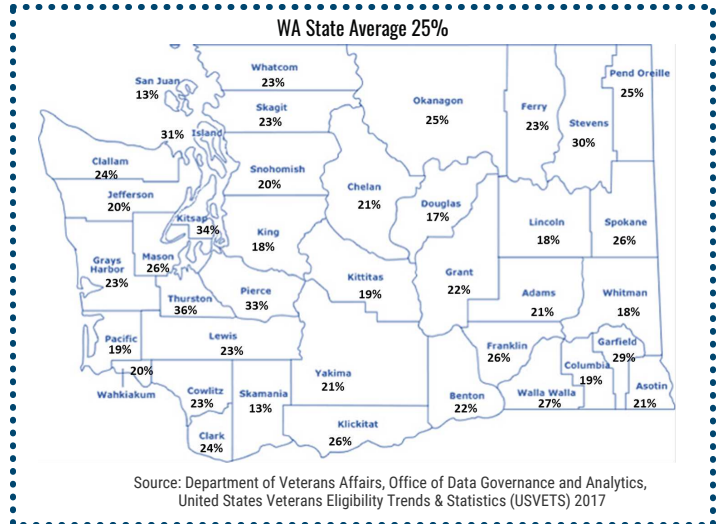

ALMOST EVERYTHING YOU NEED TO KNOW

About Veterans in Washington State

2018 Total Veteran Population: 552,291

% of Veterans Receiving VA Disability Compensation or Pension Benefits - 2017

*Source: https://www.va.gov/vetdata/docs/Demographics/New_Vetpop_Model/7L_VetPop2016_PO_S_State.xlsx

Source: Department of Veterans Affairs, Office of Data Governance and Analytics, United States Veterans Eligibility Trends & Statistics (USVETS) 2017

Veteran Population by Era - 2018

Wartime Veterans: 441,564 Peacetime Veterans: 110,727 WWII: 12,663 Korean Conflict (KC): 31,278
Vietnam Era (VNE): 190,033 Gulf War Era (GWE): 225,525