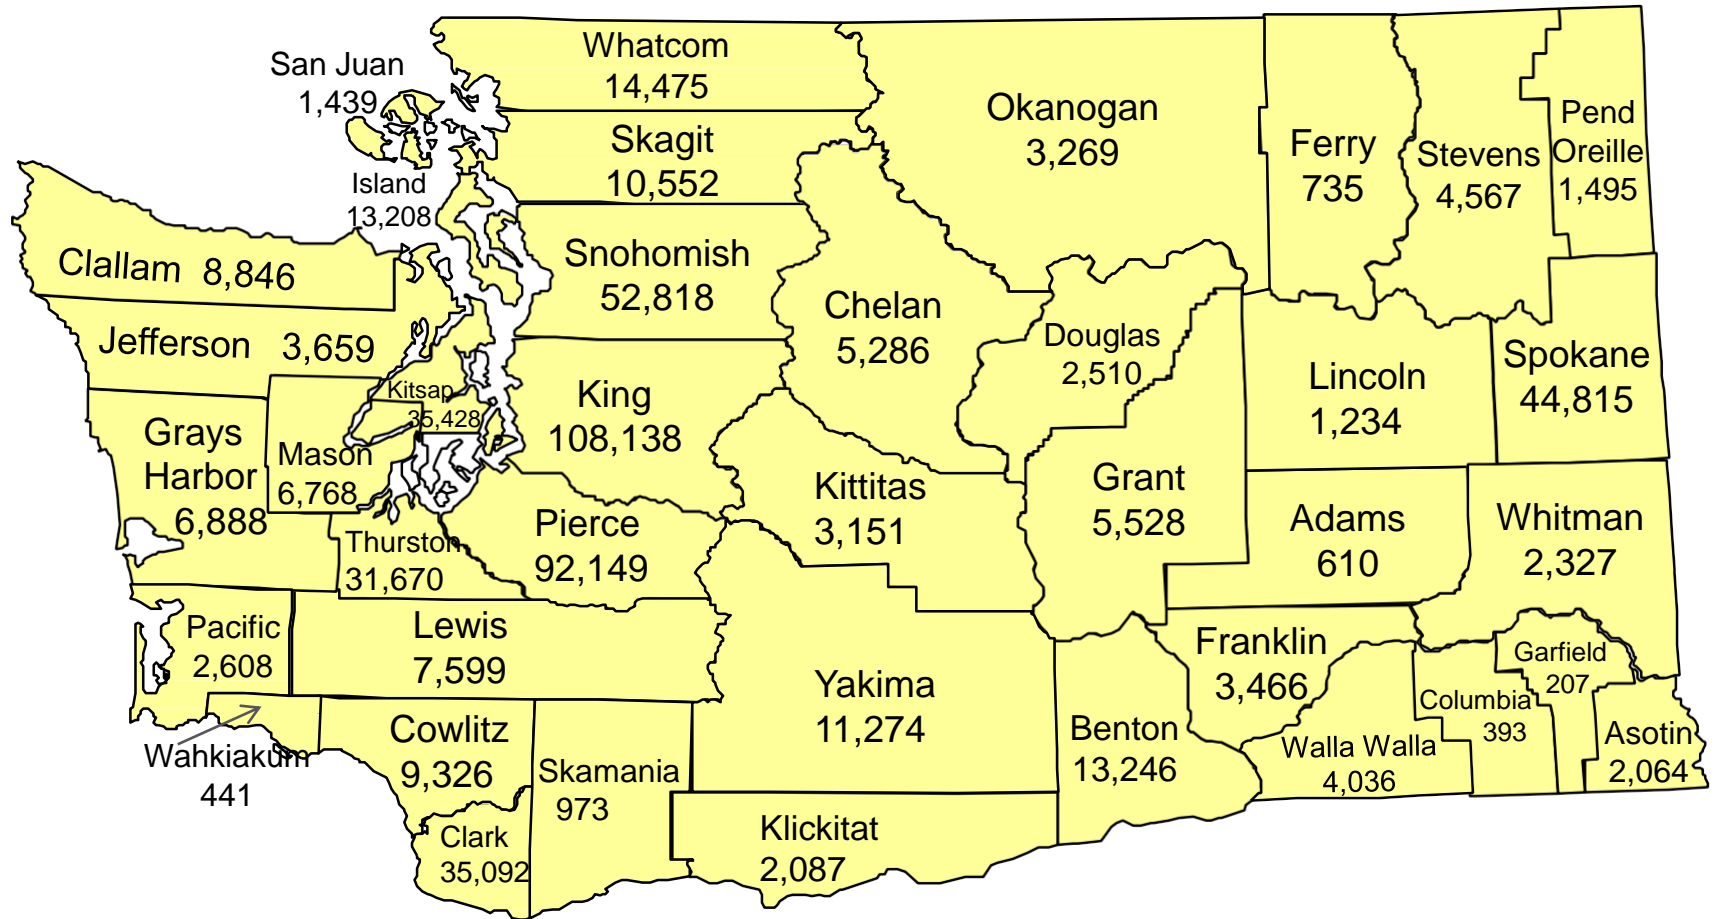

# Washington State

## Veteran Population by County 2020

Total State Veteran Population 554,533